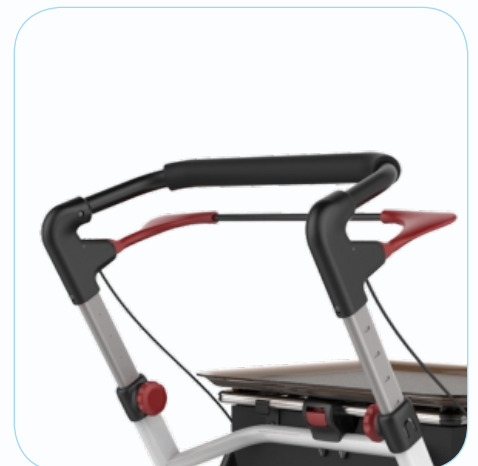

## INDOOR ROLLATOR

**PIXEL** is a multifunctional and very practical ultra-lightweight rollator for indoor use. It is for persons who want to maintain an independent lifestyle, but need a little help, support and safety to get around in the house. Besides stylish, unique and modern design, **Pixel** has a very low weight of only 5.2 kg.

The hand brake control bar with user friendly paddles can be easily adjusted and works smoothly in two ways. It can be easily operated with one hand.

The push handle is easy to adjust to the required height (86-97 cm) with 5 increments that are marked with numbers 1-5. It can be also done with one hand.

The hand grip is covered with soft foam and is very comfortable to hold.

REHASENSE

Equipped with a unique locking system that makes it easy to lock or unlock the rollator when you want to fold or unfold it.

Wheels are equipped with soft, black PU tyres which provides excellent comfort and optimal grip on smooth surfaces/floors.