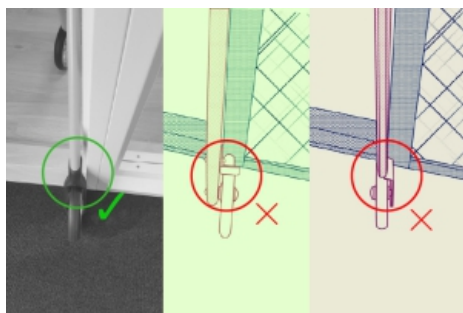

REHASENSE

EASY TO MANEUVER

Integrated rear wheels prevent the rollator gets stuck when passing through doorways, past furniture etc. and this prevents the interior from being scratched.