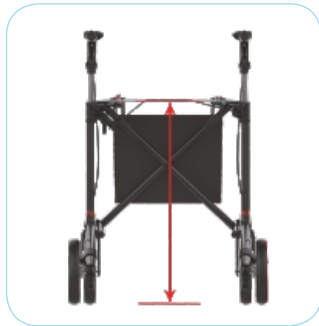

ATHLON SL

CARBON FIBRE TECHNOLOGY

REHASENSE

FOLDABLE AND EASY TO CARRY

Athlon SL is easy to fold and stays folded with an easy-to-use locking system. Ergonomically designed handle grips make Athlon easy to transport, if needed.

STEADY AND DURABLE

The frame and seat are tested and approved for the maximum user weight of 150 kg. Light and reliable brakes with TPE-covered unbreakable wheels, create a steady and safe driving feeling.

HEIGHT ADJUSTABLE

Athlon SL push handles height adjustable to 10 positions, from 63 cm to 102 cm. User comfort is ensured with three different seat heights - 62, 55 and 50 cm - as well as optimal frame design and ergonomic push handles.

Smooth adjustable handle height and lockable handbrakes.

Seat heights 62, 55 and 50 cm.

Maintenance free brakes and TPE-covered unbreakable wheels.

Unique triangle carbon fibre profile ensures the durability up to 150 kg.